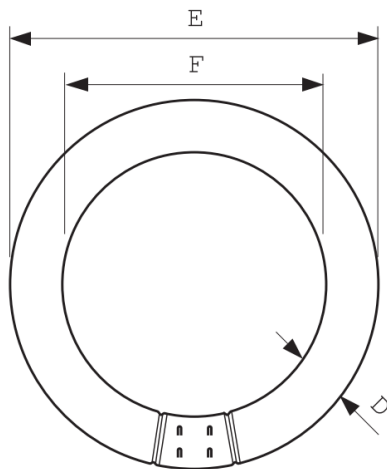

### General Characteristics

Cap Base G10Q  
Bulb C-T29  
Main Application Reprography  
Useful Life 8000 hr  
Shatterproof Sleeve Mat. FEP

### Product Dimensions

Diameter D 26.2 (min), 31 (max) mm  
Overall Width E 203.2 (min), 215.9(max) mm  
Width F 147.6 (min), 157.2 (max) mm

G10Q

Product Weight 0.162 kg

\*Measured centrally at 500mm