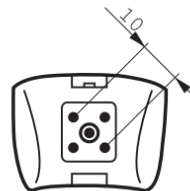

### Product Dimensions

Diameter D 26.2 (min), 31 (max) mm  
Overall Width E 203.2 (min), 215.9(max) mm  
Width F 147.6 (min), 157.2 (max) mm

G10Q

Product Weight 0.162 kg

\*Measured centrally at 500mm